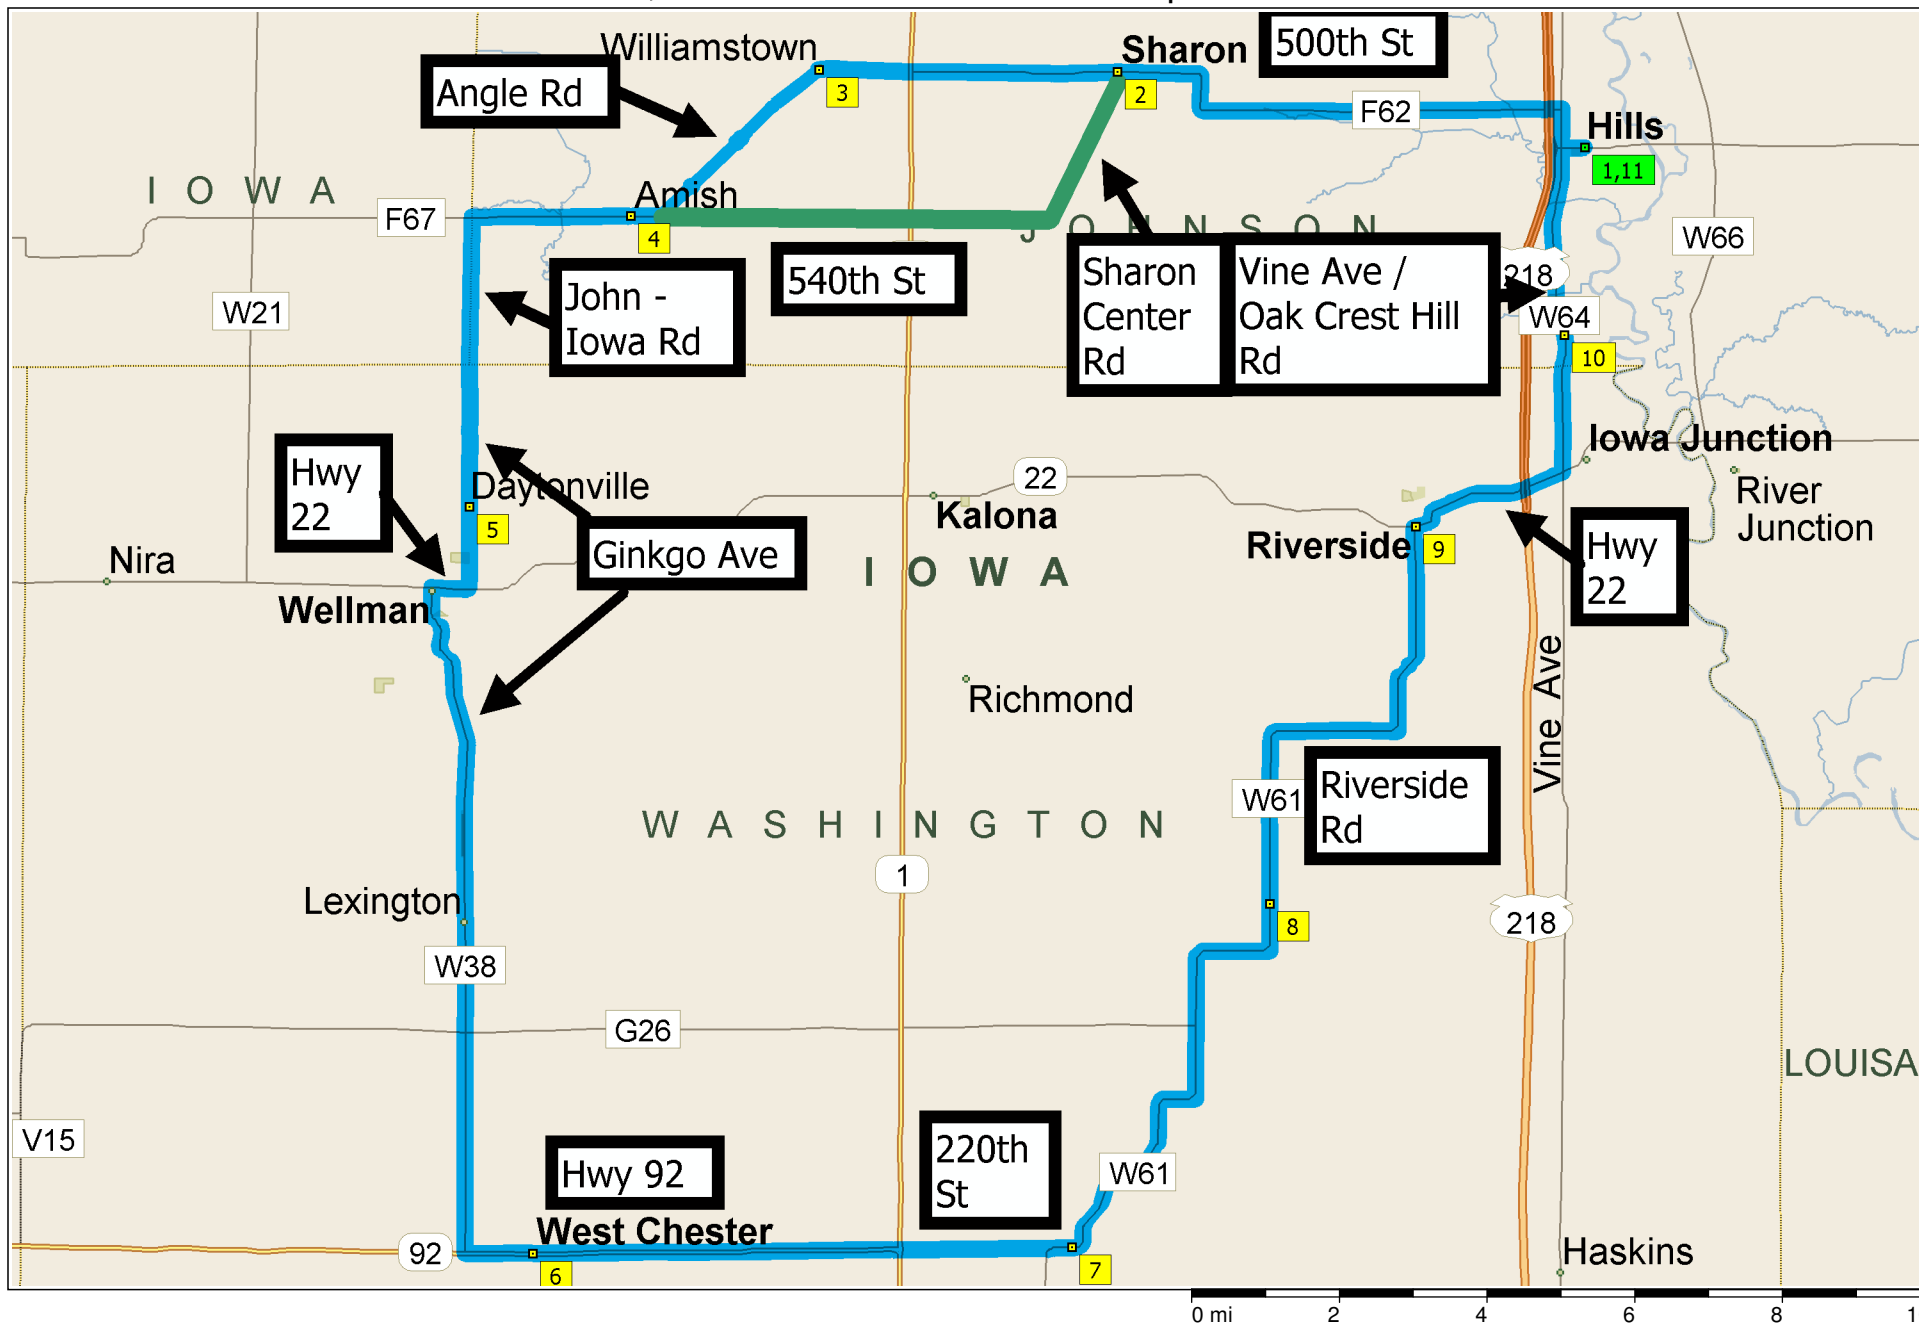

# Hills, Wellman & West Chester Loop - 61 miles

Copyright © and (P) 1988–2008 Microsoft Corporation and/or its suppliers. All rights reserved. <http://www.microsoft.com/streets/>  
 Certain mapping and direction data © 2008 NAVTEQ. All rights reserved. The Data for areas of Canada includes information taken with permission from Canadian authorities, including: © Her Majesty the Queen in Right of Canada, © Queen's Printer for Ontario. NAVTEQ and NAVTEQ ON BOARD are trademarks of NAVTEQ. © 2008 Tele Atlas North America, Inc. All rights reserved. Tele Atlas and Tele Atlas North America are trademarks of Tele Atlas, Inc. © 2008 by Applied Geographic Systems. All rights reserved.