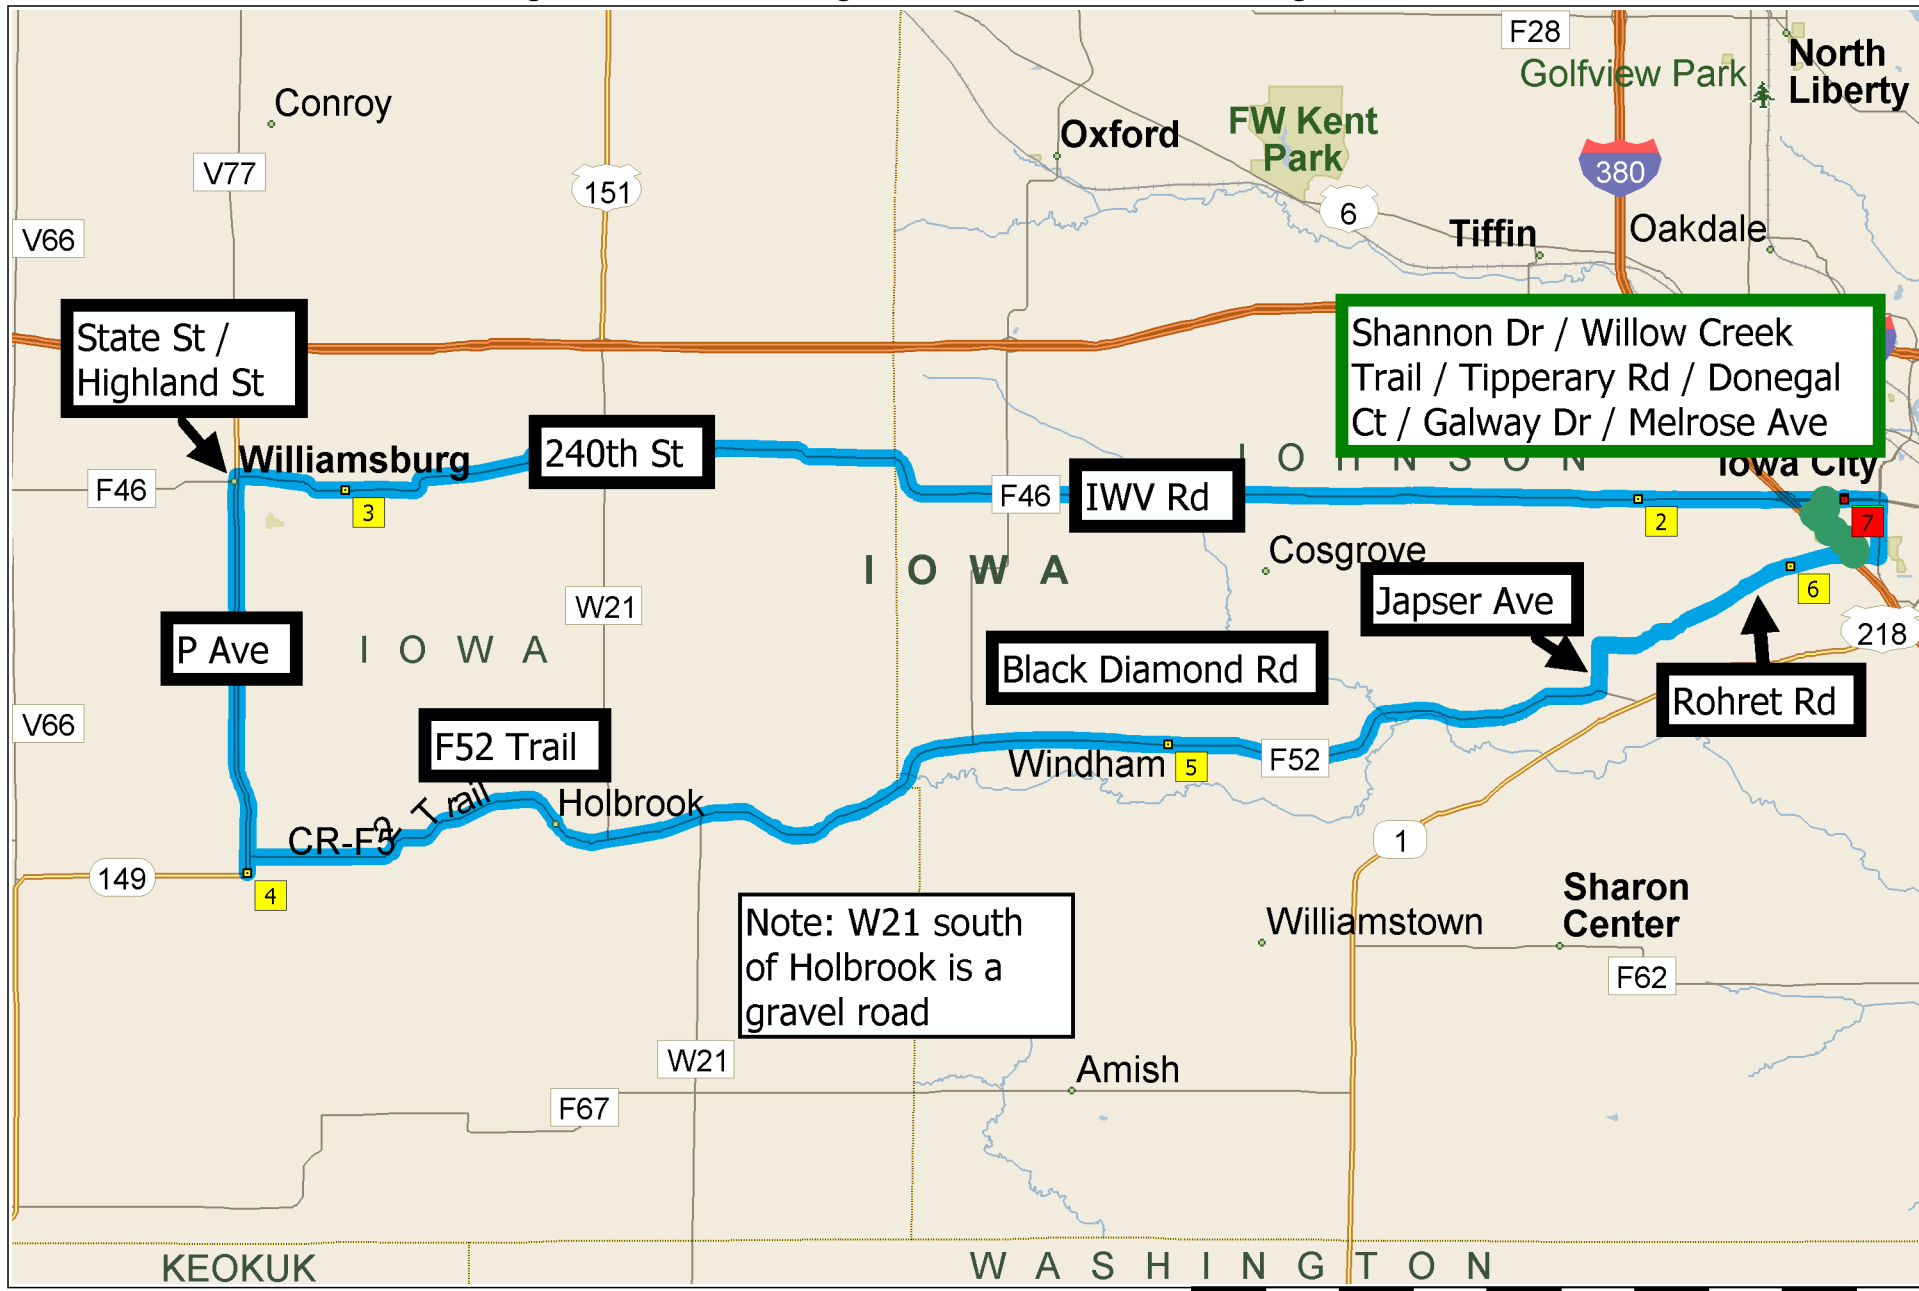

# Irving Weber / West High to Parnell & Williamsburg - 54 miles

Note: W21 south of Holbrook is a gravel road