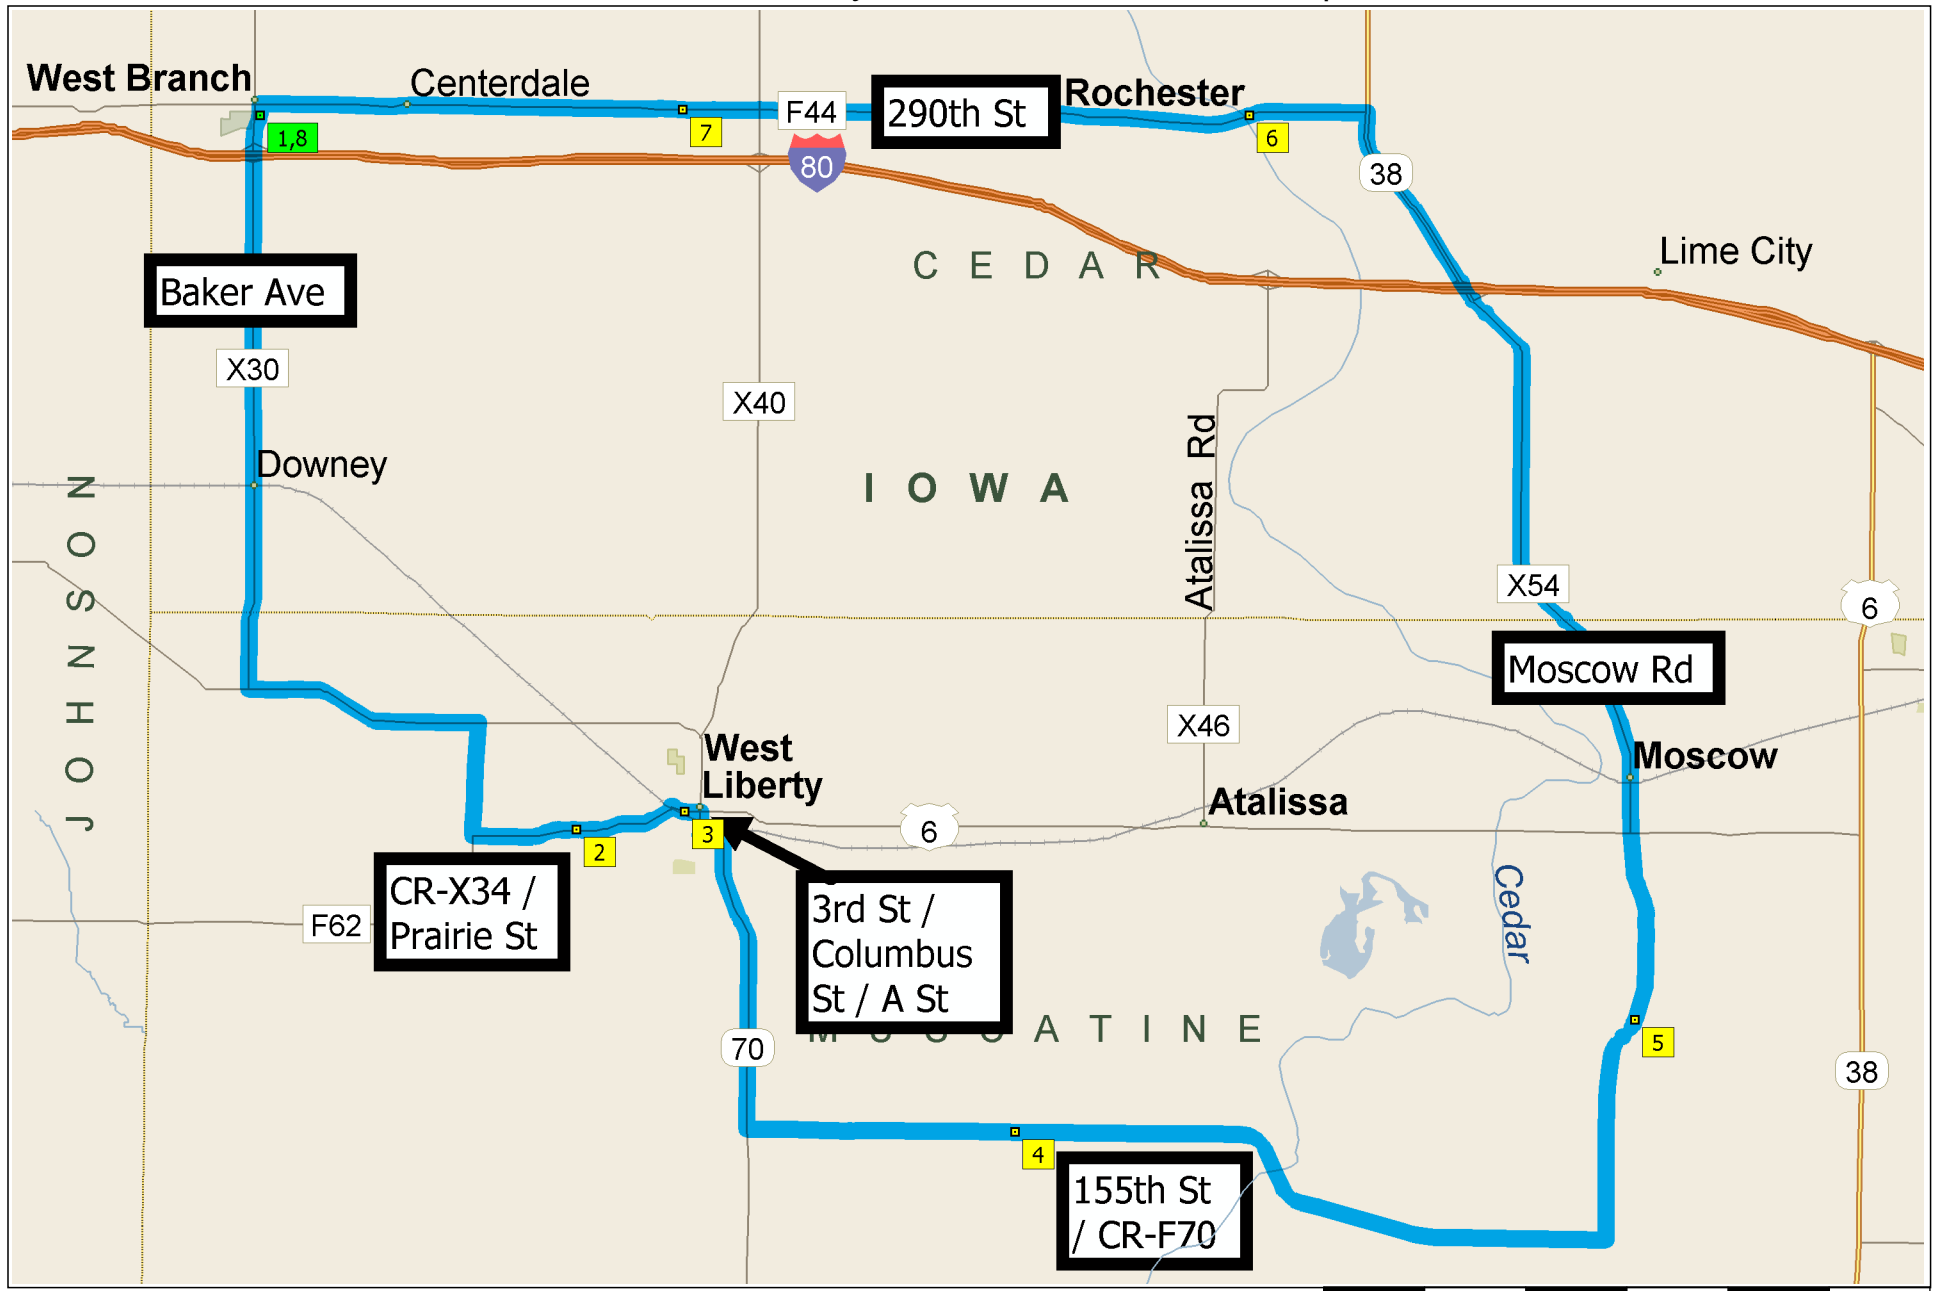

West Branch, West Liberty, Moscow & Rochester Loop - 47 miles

0 mi 2 4 6

Copyright © and (P) 1988–2008 Microsoft Corporation and/or its suppliers. All rights reserved. <http://www.microsoft.com/streets/>
 Certain mapping and direction data © 2008 NAVTEQ. All rights reserved. The Data for areas of Canada includes information taken with permission from Canadian authorities, including: © Her Majesty the Queen in Right of Canada, © Queen's Printer for Ontario. NAVTEQ and NAVTEQ ON BOARD are trademarks of NAVTEQ. © 2008 Tele Atlas North America, Inc. All rights reserved. Tele Atlas and Tele Atlas North America are trademarks of Tele Atlas, Inc. © 2008 by Applied Geographic Systems. All rights reserved.